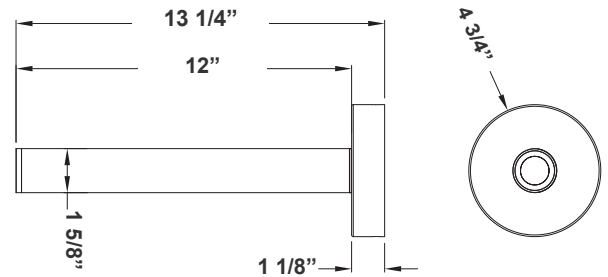

Type: _____

13 1/4"(H) X 4 3/4"(W) X 1 1/8"(D)

1" Cylinder, Pendant & Ceiling Cylinder Light, Aluminum Cylinder, White Aluminum Housing, Clear Glass Lens

Features

- Multi CCT: Selectable Multi-CCT Switches on the back of the fixture(Dual Function)
- Triac Dimmable at 120V & 0-10V Dimming at 120-277V
- 7-Year Warranty
- Aluminum Base and Polycarbonate (PC) Lens

Technical Specifications

Electrical:

- Voltage: 120-277V
- Power Factor: >0.90
- THD: <20%
- Wattage: 10W
- Efficacy: 70 LPW

Mechanical:

- Aluminum Housing & Glass Lens
- Suspension Cable & Canopy Set Accessories Avail.
- Universal Swivel W/ Rod Kit Accessories Avail. Ambient Operating Temperature: -13°F to 113°F
- Rated life: 70,000 hrs
- IP Rating: IP40 suitable for damp locations