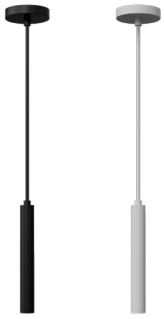

ACCESSORIES:

CMC1L-MCT-BK+CMC-CS-8FT-BK
CMC1L-MCT-WH+CMC-CS-8FT-WH