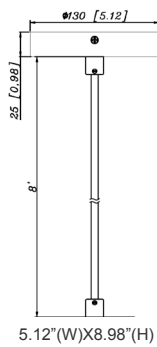

CMC3-MCTP-DD-BK+CMC-CS-8FT-BK+CMC1-TRM-AG
CMC3-MCTP-DD-WH+CMC-CS-8FT-WH+CMC1-TRM-BN