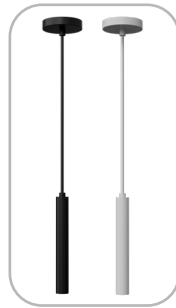

CMC SERIES COMMERCIAL INDOOR LIGHTING

CMC1L-MCT-BK
CMC1L-MCT-WH

MCT Multi Color Temperature (Selectable)

Shown with
Suspended
Cables (Not Incl.)

Avail Finish:

Customer Name: _____

Project Name: _____

Note: _____

Type: _____