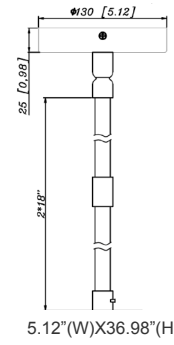

CMC1L-MCT-BK+CMC-SRK-218-5C-BK
CMC1L-MCT-WH+CMC-SRK-218-5C-WH