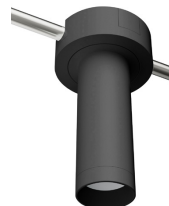

Type: _____

13 1/4"(H) X 4 3/4"(W) X 1 1/8"(D)

1" Cylinder, Pendant & Ceiling Cylinder Light, Aluminum Cylinder, White Aluminum Housing, Clear Glass Lens

Features

- Multi CCT: Selectable Multi-CCT Switches on the back of the fixture(Dual Function)
- Triac Dimmable at 120V & 0-10V Dimming at 120-277V
- 7-Year Warranty
- Aluminum Base and Polycarbonate (PC) Lens

CMC-SRK-218-5C-BK = Universal Swivel W/ Rod Kit, 18 Or 36 Inches, 5-Wire, Black

CMC-SRK-224-5C-WH = Universal Swivel W/ Rod Kit, 24 Or 48 Inches, 5-Wire, White

CMC-SRK-224-5C-BK = Universal Swivel W/ Rod Kit, 24 Or 48 Inches, 5-Wire, Black

CMC-JBCK-WH = Cylinder And Pendant Lighting J-Box Cover Canopy For Up To 4 Pipe

Enteries, Wh

CMC-JBCK-BK = Clinder And Pendant Liahting J-Box Cover Canopy For Up To 4 Pipe

Enteries, Bk

ACCESSORIES:

CMC1-TRM-AG
Trim, Anodized Gold

CMC1-TRM-BN
Trim, Brushed Nickel

CMC-CS-8FT-BK
Suspension Cable &
Canopy Set For CMC
Series, 8Ft, 5-Wire, Black

CMC-CS-8FT-WH
Suspension Cable &
Canopy Set For CMC
Series, 8Ft, 5-Wire, White

CMC-JBCK-BK
Cylinder And Pendant
Lighting J-Box Cover
Canopy For Up To 4 Pipe
Enteries, BK