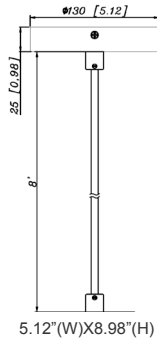

ACCESSORIES:

CMC1L-MCT-BK+CMC-CS-8FT-BK
CMC1L-MCT-WH+CMC-CS-8FT-WH